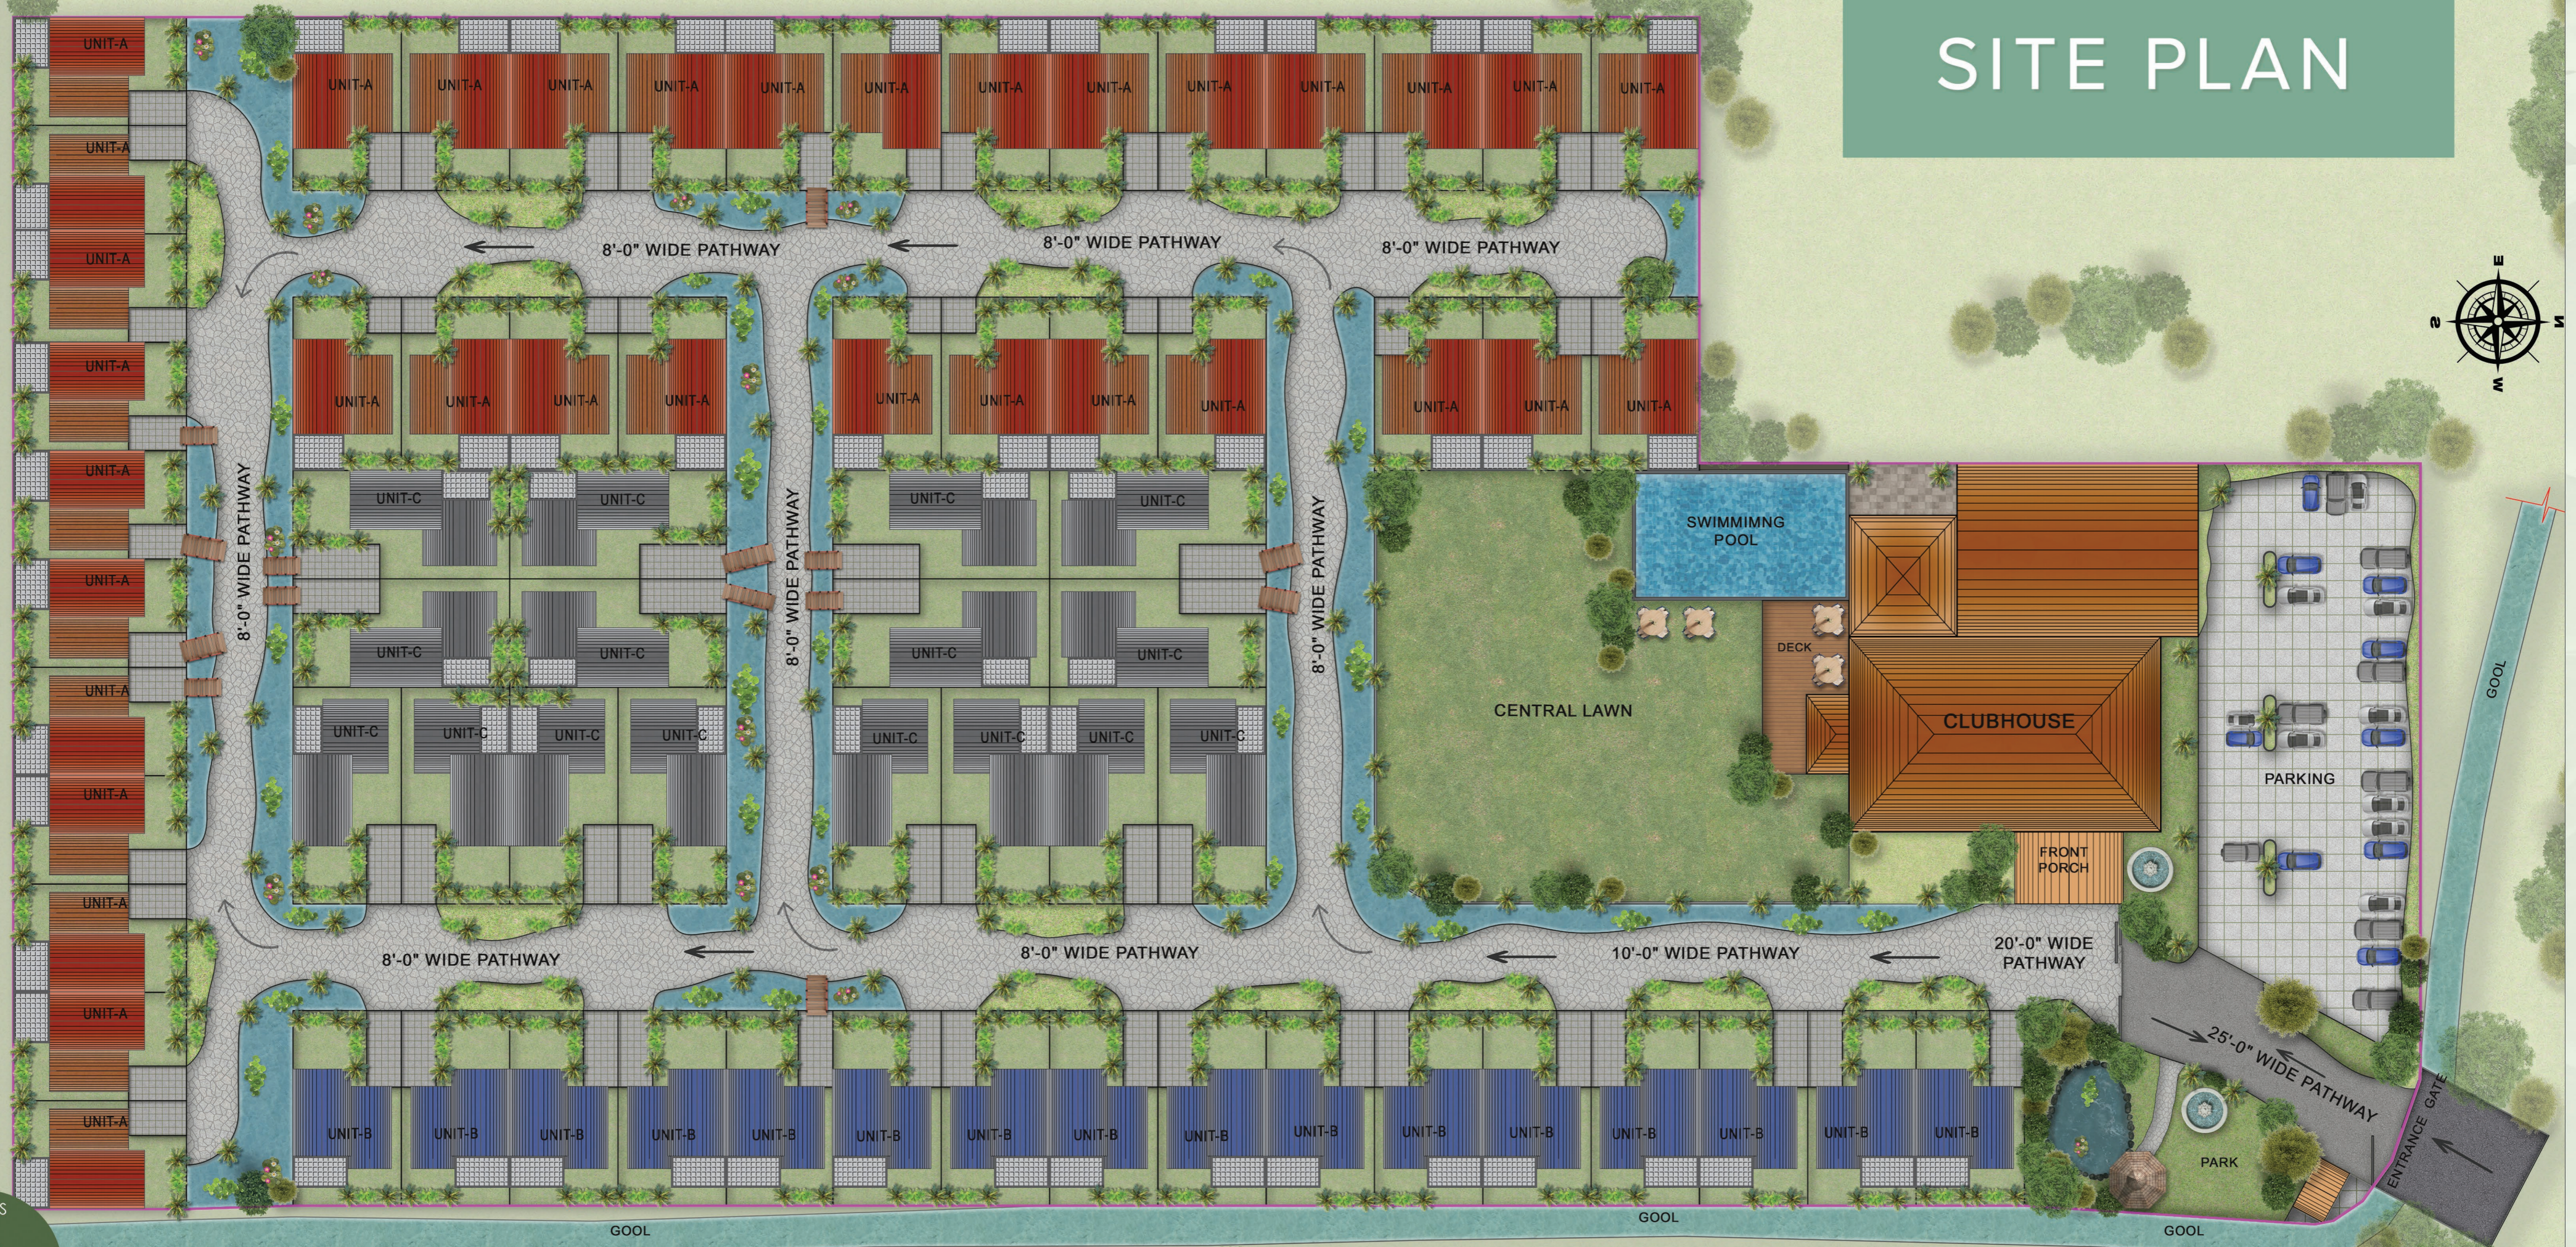

SITE PLAN

TOTAL LAND AREA -140200.00 SQFT OR 3 ACRES