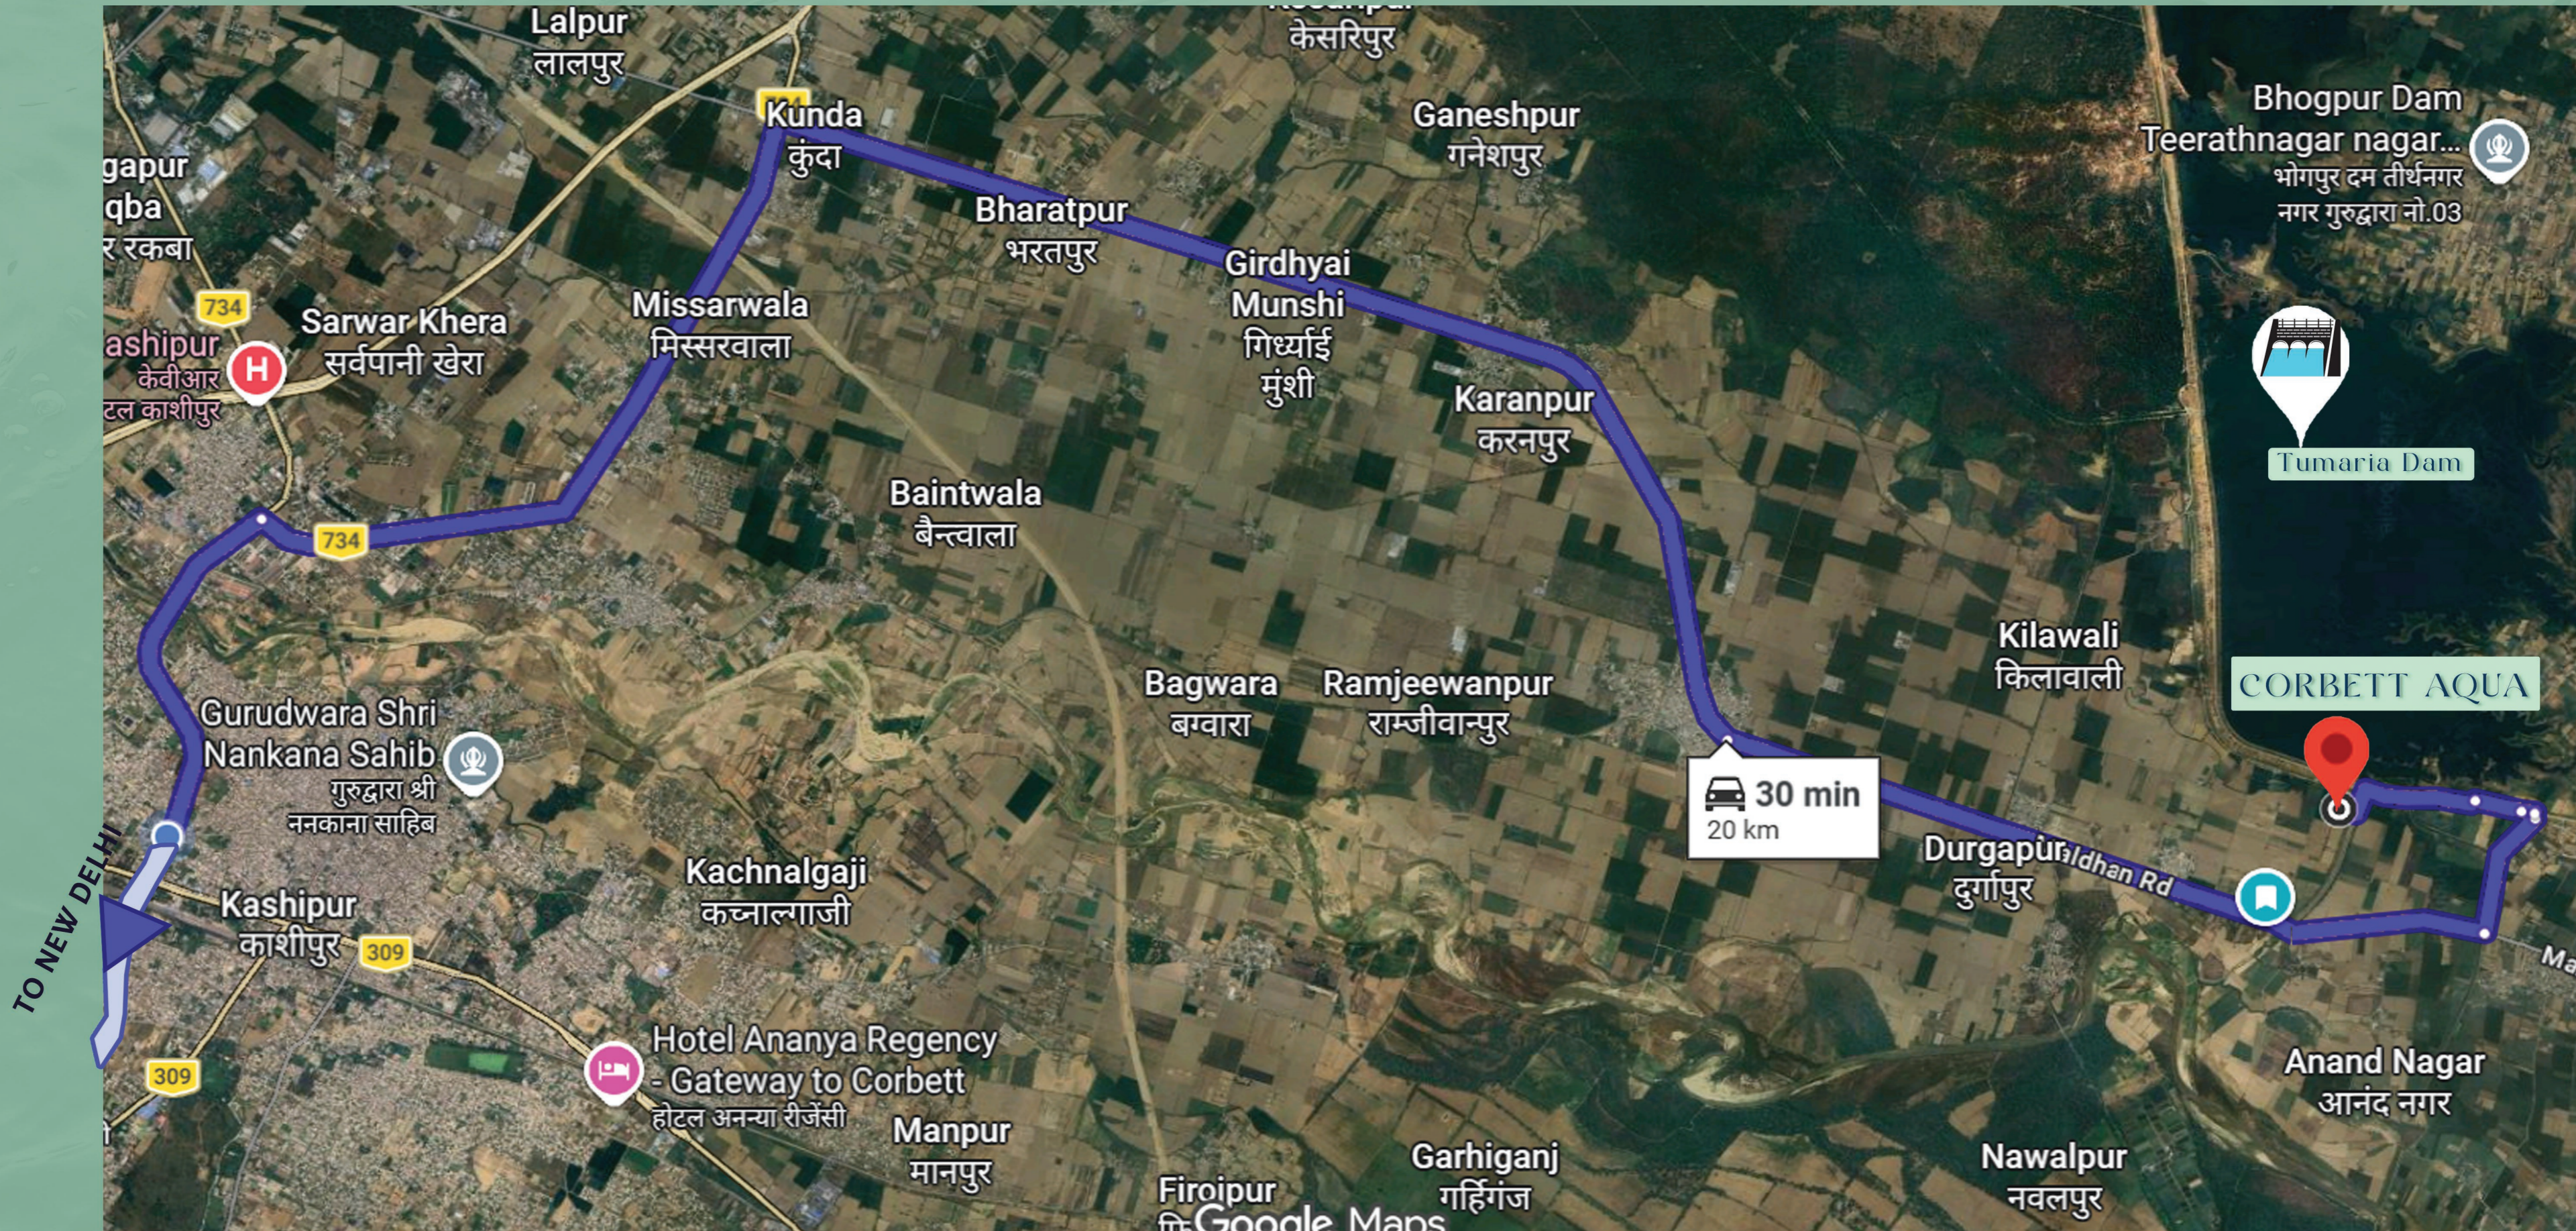

# LOCATION

Kilwali,  
Uttarakhand

5 hrs away from the  
INDRA GANDHI INTERNATIONAL  
AIRPORT  
1.5 hrs away from PANTNAGAR  
AIRPORT

Connectivity from all major railway  
stations through  
KASHIPUR AND MORADABAD

30 min Drive from KASHIPUR  
4 hrs Drive from NEW DELHI